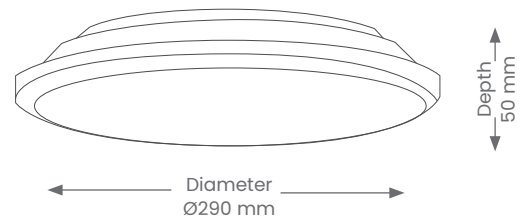

Button EV-SMALL

Product Codes: EV14W3K-WH/SL & EV14W4K-WH/SL

BEAM ANGLE

IP RATING

WARRANTY

CRI

1 COLOUR

Product Features

- Suitable for residential in interior installation
- Lifespan - 36,000 hrs (L70)
- Easy screw off cover and screw through the base installation

Materials & Finish

- **Material**
 - Steel backplate
 - Lens - PMMA diffuser
- **LED Type**
 - Integrated SMD LED
- **Shape**
 - Round
- **Colour**
 -  White  Silver

Specifications

- Non-Dimmable
- **Switching Capacity** - 30,000
- **Power**
 - Voltage - 230V
 - Driver - Integral
 - Wattage - 14W
- **Light Output**
 - Lumens - 1000lm (3K) or 1150lm (4K)
 - Colour Temperature - 3000K or 4000K
 - CRI - >80
- **Lamp**
 - Tech - Integrated LED