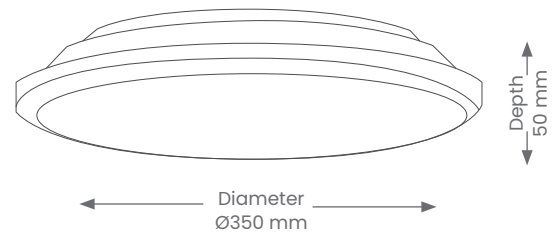

Button EV-MEDIUM

Product Codes: EV20W3K-WH/SL & EV20W4K-WH/SL

Product Features

- Suitable for residential in interior installation
- Lifespan - 36,000 hrs (L70)
- Dimmable for 3000K version
- Easy screw off cover and screw through the base installation

Materials & Finish

- **Material**
  - Steel backplate
  - Lens - PMMA diffuser
- **LED Type**
  - Integrated SMD LED
- **Shape**
  - Round
- **Colour**
  - White Silver

Specifications

- Non-Dimmable for 4000K version
- **Switching Capacity** - 30,000
- **Power**
  - Voltage - 230V
  - Driver - Integral
  - Wattage - 20W
- **Light Output**
  - Lumens - 1500lm (3K) or 1700lm (4K)
  - Colour Temperature - 3000K or 4000K
  - CRI - >80
- **Lamp**
  - Tech - Integrated LED

Installation

- **Mounting** - Surface Mounted