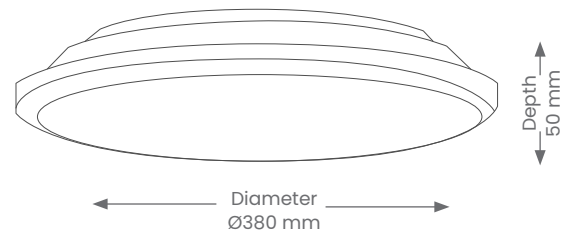

Button EV-LARGE

Product Codes: EV28W3K-WH/SL & EV28W4K-WH/SL

Product Features

- Suitable for residential in interior installation
- Lifespan - 36,000 hrs (L70)
- Dimmable for 3000K version
- Easy screw off cover and screw through the base installation

Materials & Finish

- **Material**
 - Steel backplate
 - Lens - PMMA diffuser
- **LED Type**
 - Integrated SMD LED
- **Shape**
 - Round
- **Colour**
 -  White  Silver

Specifications

- Non-Dimmable for 4000K version
- **Switching Capacity** - 30,000
- **Power**
 - Voltage - 230V
 - Driver - Integral
 - Wattage - 20W
- **Light Output**
 - Lumens - 1500lm (3K) or 1700lm (4K)
 - Colour Temperature - 3000K or 4000K
 - CRI - >80
- **Lamp**
 - Tech - Integrated LED