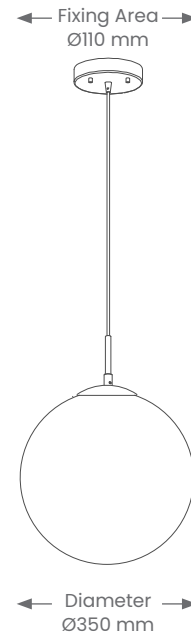

Pendant

DAISY

Product Codes: KP914

IP RATING

DIMMABLE

WARRANTY

Product Features

- Perfect for over bench tops
- Dimmable, lamp dependent
- Suitable for residential or commercial in interior installations.
- Supplied with 2M adjustable suspension cable

Materials & Finish

- **Material**
 - Opal Glass & Metal Cordset & Ceiling Rose
- **Colour**
 -  Black

Specifications

- **Power**
 - Voltage - 230V
 - Wattage - 40W Max
- **Lamp**
 - LEDA60E278W (Lamp included)
 - *Lamp no bigger than A60 can be fitted