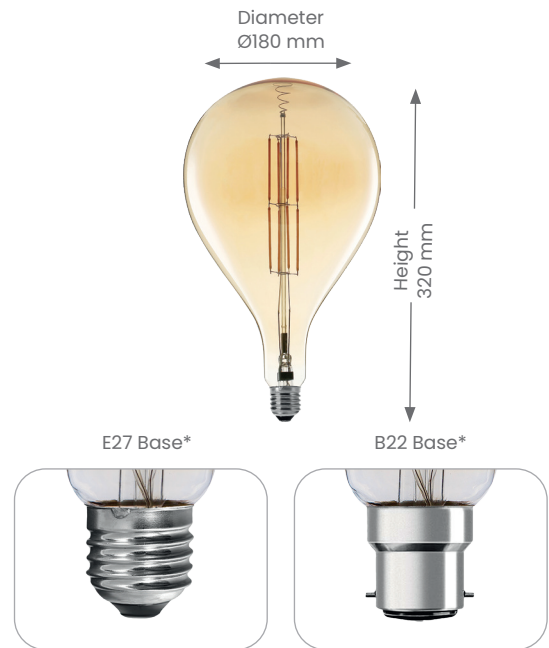

Lamp

DECORATIVE LED FILAMENT STRAIGHT - P180

Product Codes: LEDP180E279W & LEDP180B229W

BEAM ANGLE

WARRANTY

DIMMABLE

1 COLOUR

Product Features

- Application - Interior
- Lifespan - 25,000 hours (L70)

Materials & Finish

- Material
 - LED Filament & Amber Glass

Specifications

- Power
 - Voltage - 230V
 - Wattage - 9W
 - Light Output
 - Lumens - 800lm (2700K)
 - Colour Temperature - 2700K
 - Lamp
 - Type - P180
 - Base - E27 or B22
- *Codes: E27: LEDP180E279W
B22: LEDP180B229W
- LED