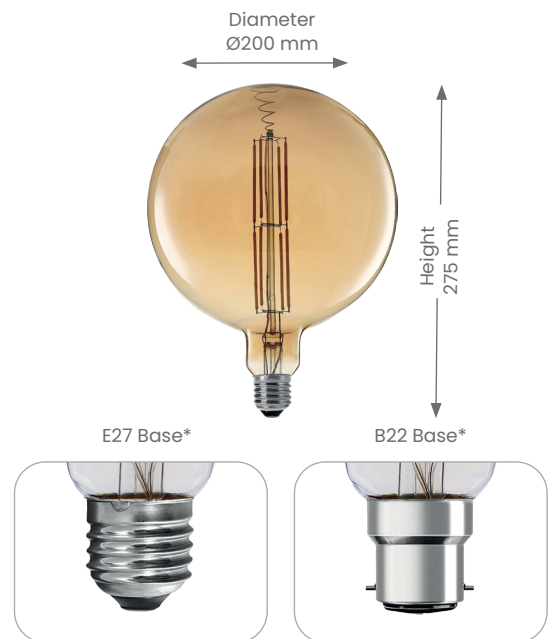

Lamp

DECORATIVE LED FILAMENT STRAIGHT - G200

Product Codes: LEDG200E279W & LEDG200B229W

BEAM ANGLE

WARRANTY

DIMMABLE

1 COLOUR

Product Features

- Application - Interior
- Lifespan - 25,000 hours (L70)

Materials & Finish

- Material
 - LED Filament & Amber Glass

Specifications

- Power
 - Voltage - 230V
 - Wattage - 9W
 - Light Output
 - Lumens - 800lm (2700K)
 - Colour Temperature - 2700K
 - Lamp
 - Type - G200
 - Base - E27 or B22
- *Codes: E27: LEDG200E279W
B22: LEDG200B229W
- LED