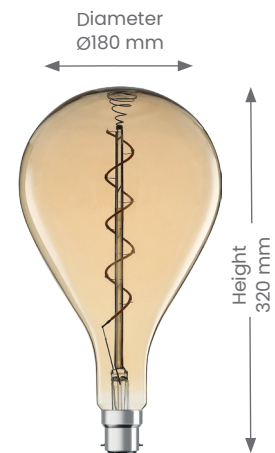

Lamp

DECORATIVE LED FILAMENT SPIRAL – P180

Product Code: DECOP180B224W

BEAM ANGLE

WARRANTY

DIMMABLE

1 COLOUR

Product Features

- Application - Interior
- Lifespan - 25,000 hours (L70)

Materials & Finish

- Material
 - LED Filament & Amber Glass

Specifications

- Power
 - Voltage - 230V
 - Wattage - 4W
- Light Output
 - Lumens - 200lm (1800K)
 - Colour Temperature - 1800K
- Lamp
 - Type - P180
 - Base - B22