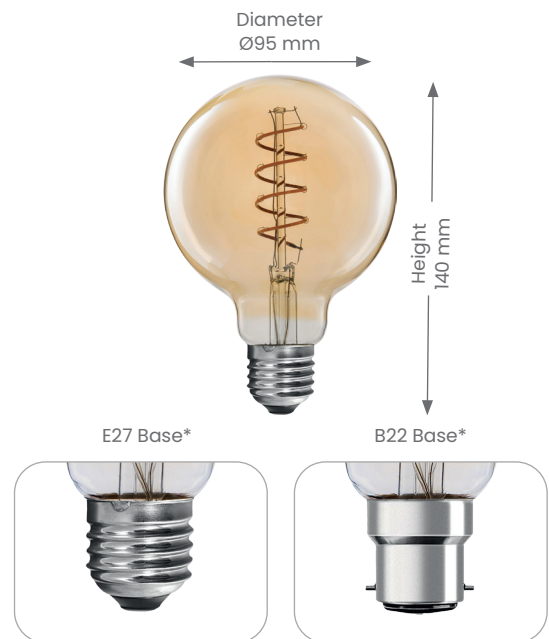

Lamp

DECORATIVE LED FILAMENT SPIRAL – G95

Product Codes: DECOG95E274W & DECOG95B224W

BEAM ANGLE

WARRANTY

DIMMABLE

1 COLOUR

Product Features

- Application - Interior
- Lifespan - 25,000 hours (L70)

Materials & Finish

- Material
 - LED Filament & Amber Glass

Specifications

- Power
 - Voltage - 230V
 - Wattage - 4W
- Light Output
 - Lumens - 200lm (1800K)
 - Colour Temperature - 1800K
- Lamp
 - Type - G95
 - Base - E27 or B22
 - *Codes: E27: DECOG95E274W
 - B22: DECOG95B224W
- LED