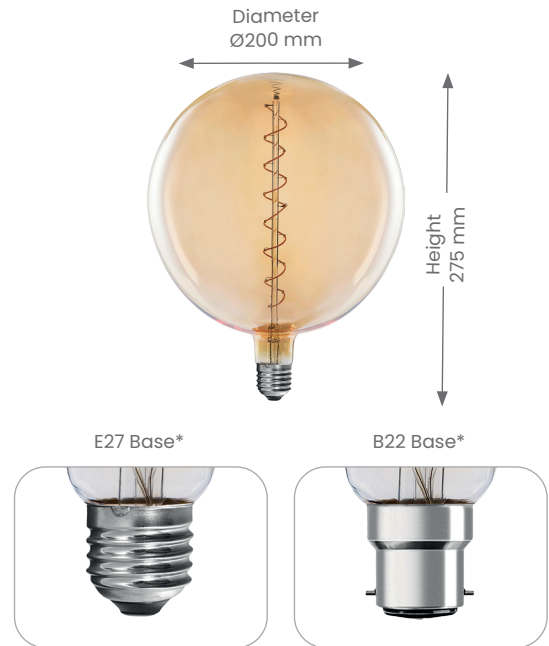

## Lamp

### DECORATIVE LED FILAMENT SPIRAL - G200

Product Codes: DECOG200E274W & DECOG200B224W

BEAM ANGLE

WARRANTY

DIMMABLE

1 COLOUR

## Specifications

- Power
  - Voltage - 230V
  - Wattage - 4W
- Light Output
  - Lumens - 200lm (1800K)
  - Colour Temperature - 1800K
- Lamp
  - Type - G200
  - Base - E27 or B22
  - \*Codes: E27: DECOG200E274W
  - B22: DECOG200B224W
- LED