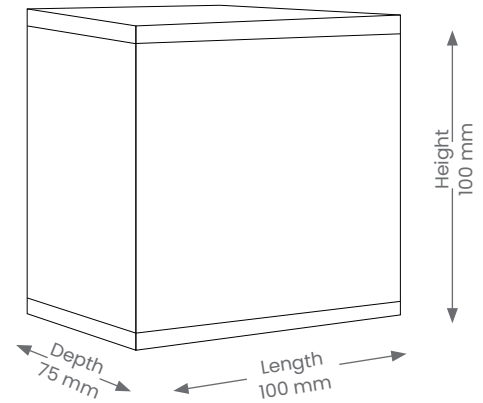

Bulkhead

CUBE UP/DOWN – SMALL

Product Codes: YBU5W3K-BLK

BEAM ANGLE

IP RATING

DOUBLE INSULATED

WARRANTY

CRI

Specifications

- Non-dimmable
- IK Rating – IK08
- **Power**
 - Voltage – 230V
 - Driver – Integral
 - Wattage – 5W
 - Max ambient operating temperature: +50°C
- **Light Output**
 - Lumens – 150lm
 - Colour Temperature – 3000K
 - CRI – >80
 - Light Direction – Up/ Down
- **Lamp**
 - Tech – Integrated LED