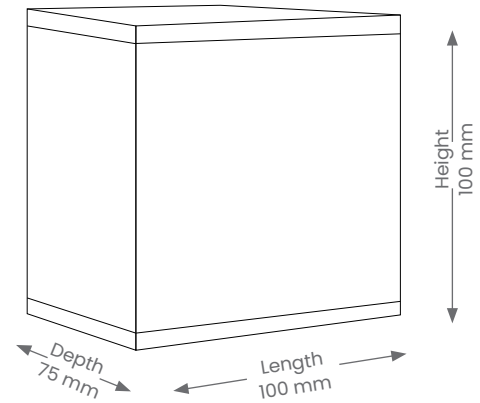

## CUBE UP/DOWN – SMALL

Product Codes: YBL5W3K

BEAM ANGLE

IP RATING

DOUBLE INSULATED

WARRANTY

CRI

1 COLOUR