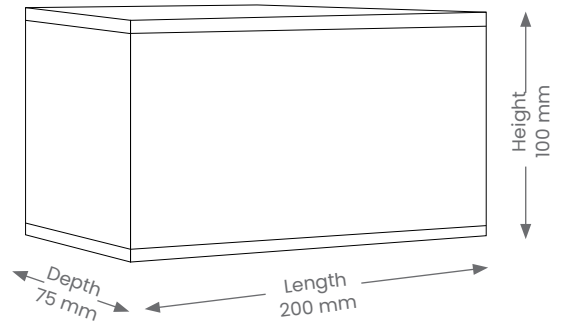

Bulkhead

CUBE UP/DOWN – LARGE

Product Codes: YBU8W3K-BLK

BEAM ANGLE

IP RATING

DOUBLE INSULATED

WARRANTY

CRI

Specifications

- Non-dimmable
- IK Rating – IK08
- **Power**
 - Voltage – 230V
 - Driver – Integral
 - Wattage – 5W
 - Max ambient operating temperature: +50°C
- **Light Output**
 - Lumens – 240lm
 - Colour Temperature – 3000K
 - CRI – >80
 - Light Direction – Up/ Down
- **Lamp**
 - Tech – Integrated LED