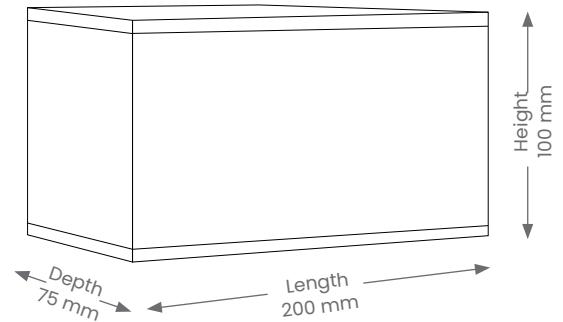

## CUBE UP/DOWN – LARGE

Product Codes: YBL8W3K

BEAM ANGLE

IP RATING

DOUBLE INSULATED

WARRANTY

CRI

1 COLOUR