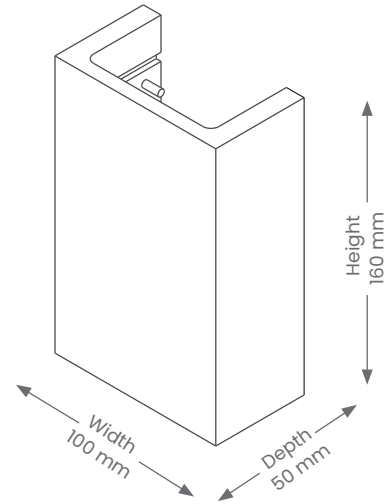

Wall Light

Chameleon Paintable Rectangle

Product Codes: PLASTER8429

IP RATING

DIMMABLE

CRI

WARRANTY

1 COLOUR

Product Features

- Dimmable
- Suitable for residential or commercial in interior installations.
- 2-Way Light Direction
- Easy installation
- White plaster light fittings ready to be painted the same colour as the wall.

Materials & Finish

- **Material**
  - Plaster (Paintable Plaster)
- **LED Type**
  - Integrated SMD LED
- **Colour**
  - Paintable Plaster

Specifications

- **Power**
  - Voltage - 230V
  - Driver - Integral
  - Wattage - 6W
- **Light Output**
  - Lumens - 2 x 250lm
  - Colour Temperature - 3000K
  - CRI - >80
- **Lamp**
  - Tech - Integrated LED

Installation

- **Mounting** - Surface Mounted