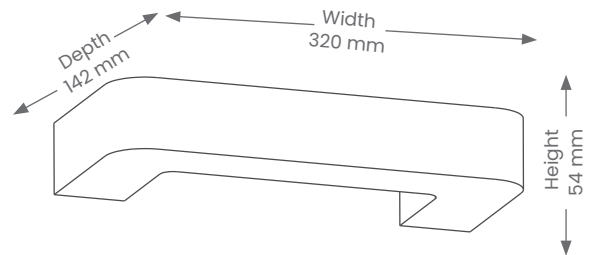

Wall Light

Chameleon Paintable Bar

Product Codes: PLASTER8430

IP RATING

DIMMABLE

CRI

WARRANTY

1 COLOUR

Product Features

- Dimmable
- Suitable for residential or commercial in interior installations.
- 2-Way Light Direction
- Easy installation
- White plaster light fittings ready to be painted the same colour as the wall.

Materials & Finish

- **Material**
  - Plaster (Paintable Plaster)
- **LED Type**
  - Integrated SMD LED
- **Colour**
  - Paintable Plaster

Specifications

- **Power**
  - Voltage - 230V
  - Driver - Integral
  - Wattage - 5W
- **Light Output**
  - Lumens - 400lm
  - Colour Temperature - 3000K
  - CRI - >80
- **Lamp**
  - Tech - Integrated LED

Installation

- **Mounting** - Surface Mounted