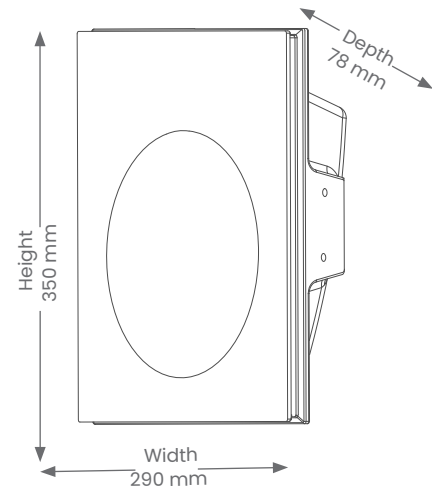

Step Light

CHAMELEON – LARGE PAINTABLE PLASTER RECESSED

Product Code: PLASTER3014

IP RATING

WARRANTY

1 COLOUR

DIMMABLE

Product Features

Materials & Finish

- **Material**
 - Paintable White Plaster
- **Colour**
 -  White

Specifications

- **Power**
 - Voltage - 230V
 - Wattage - 7W
- **Light Output**
 - Lumens - 500lm
 - Colour Temperature - 3000K
- **Lamp**
 - Type - GU10
 - Supplied with - ECONGU10

Installation

- **Mounting** - Recessed

Note: The recessed area must allow for the lamp which protrudes 60mm above the top of the fitting (inside the wall)

The fitting recesses into the wall cavity so that the front face fits flush with the wall