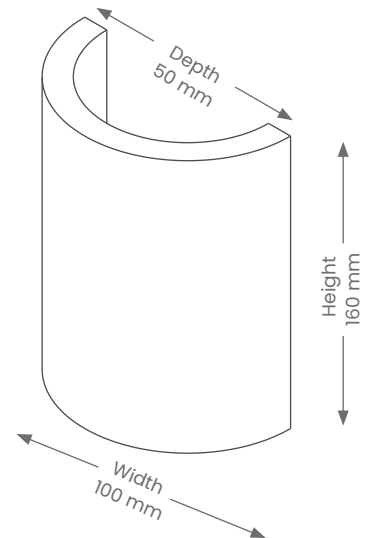

Wall Light Chameleon Curved

Product Codes: PLASTER8428/ STONE8428-BLK/ WH

Product Features

- Dimmable
- Suitable for residential or commercial in interior installations.
- 2-Way Light Direction
- Easy installation
- White plaster light fittings ready to be painted the same colour as the wall.

Materials & Finish

- **Material**
  - Plaster (Paintable Plaster) | Sandstone
- **LED Type**
  - Integrated SMD LED
- **Colour**
  - Paintable Plaster
  - Black Sandstone
  - White Sandstone

Specifications

- **Power**
  - Voltage - 230V
  - Driver - Integral
  - Wattage - 6W
- **Light Output**
  - Lumens - 2 x 250lm
  - Colour Temperature - 3000K
  - CRI - >80
- **Lamp**
  - Tech - Integrated LED

Installation

- **Mounting** - Surface Mounted