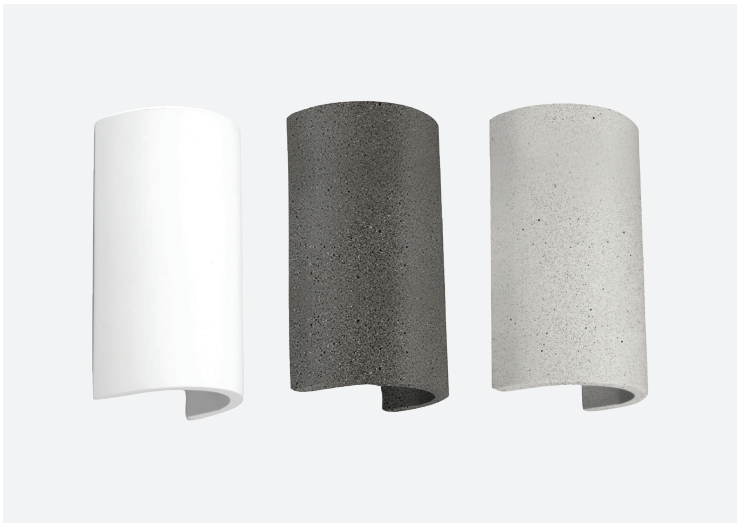

# Wall Light Chameleon Curved

Product Codes: PLASTER8428/ STONE8428-BLK/ WH

## Product Features

- Dimmable
- Suitable for residential or commercial in interior installations.
- 2-Way Light Direction
- Easy installation
- White plaster light fittings ready to be painted the same colour as the wall.

## Materials & Finish

- **Material**
  - Plaster (Paintable Plaster) | Sandstone
- **LED Type**
  - Integrated SMD LED
- **Colour**
  -  Paintable Plaster
  -  Black Sandstone
  -  White Sandstone