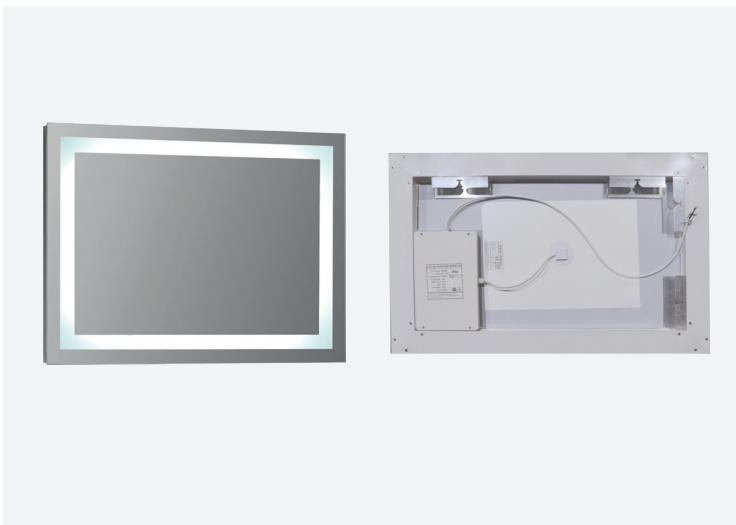

Mirror Light

CALLISTA – TRADITIONAL

Product Codes: BM9060

Product Features

- Suitable for residential or commercial in interior installations.
- Lifespan – 36,000 hours (L70)
- Built-in 30mm wide frosted LED strip
- Built-in demister clears any fog 30 seconds after turning on
- Can be hung horizontally or vertically

Materials & Finish

- **Material**
 - Silver coated glass
 - Frame – Framless
- **LED Type**
 - Integrated SMD LED
- **Shape**
 - Rectangle
- **Colour**
 -  Silver coated glass

Specifications

- Non-dimmable
- **Power**
 - Voltage – 230V
 - Driver – Integral
 - Power Factor – > 0.8
 - Wattage – 32W
 - Rated Current – 0.18A
 - Demister Power – 10W
 - Max ambient operating temperature: +50°C
- **Light Output**
 - Lumens – 950lm
 - Colour Temperature – 4000K
 - CRI – >90
- **Lamp**
 - Integrated LED