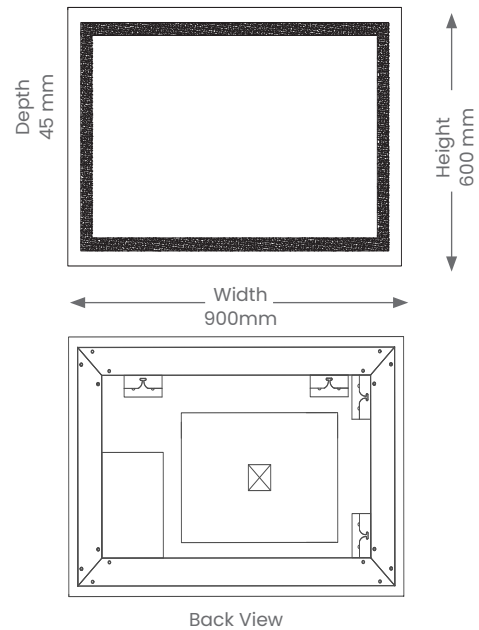

Mirror Light

CALLISTA – TRADITIONAL

Product Codes: BM9060

Product Features

- Suitable for residential or commercial in interior installations.
- Lifespan – 36,000 hours (L70)
- Built-in 30mm wide frosted LED strip
- Built-in demister clears any fog 30 seconds after turning on
- Can be hung horizontally or vertically

Materials & Finish

- **Material**
 - Silver coated glass
 - Frame – Framless
- **LED Type**
 - Integrated SMD LED
- **Shape**
 - Rectangle
- **Colour**
 -  Silver coated glass

Specifications

- Non-dimmable
- **Power**
 - Voltage – 230V
 - Driver – Integral
 - Power Factor – > 0.8
 - Wattage – 32W
 - Rated Current – 0.18A
 - Demister Power – 10W
 - Max ambient operating temperature: +50°C
- **Light Output**
 - Lumens – 950lm
 - Colour Temperature – 4000K
 - CRI – >90
- **Lamp**
 - Integrated LED