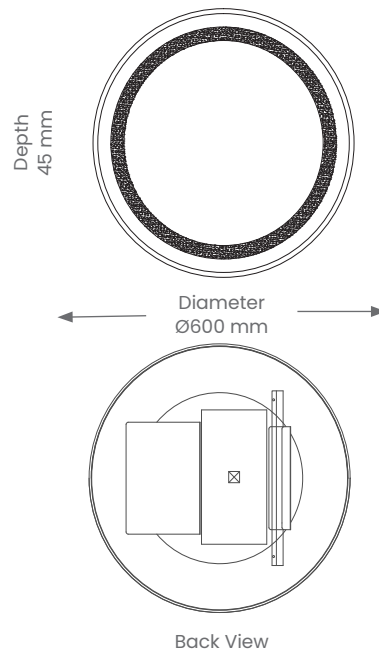

Mirror Light

CALLISTA – ROUND

Product Codes: BM6060

IP RATING

WARRANTY

CRI

1 COLOUR

Product Features

- Suitable for residential or commercial in interior installations.
- Lifespan – 36,000 hours (L70)
- Built-in 30mm wide frosted LED strip
- Built-in demister clears any fog 30 seconds after turning on

Materials & Finish

- **Material**
  - Silver coated glass
  - Frame – Black aluminium frame
- **LED Type**
  - Integrated SMD LED
- **Shape**
  - Round
- **Colour**
  - Silver coated glass, black frame

Specifications

- Non-dimmable
- **Power**
  - Voltage – 230V
  - Driver – Integral
  - Power Factor – > 0.9
  - Wattage – 13.5W
  - Rated Current – 0.09A
  - Demister Power – 8W
  - Max ambient operating temperature: +50°C
- **Light Output**
  - Lumens – 400lm
  - Colour Temperature – 4000K
  - CRI – >90
- **Lamp**
  - Integrated LED

Installation

- **Mounting**
  - Surface Mounted, horizontal or vertical position
- **Wiring Type**
  - Hard-wired, no switch