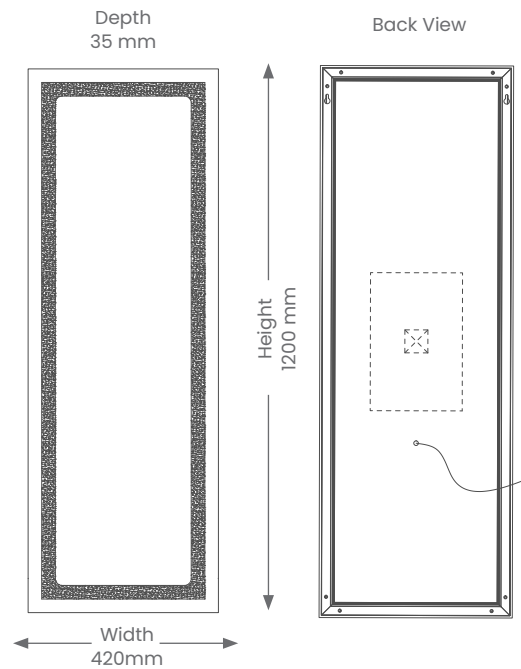

Mirror Light

CALLISTA – FULL LENGTH

Product Codes: BM4214

Product Features

- Suitable for residential interior installations.
- Lifespan – 36,000 hours (L70)
- Built-in 30mm wide frosted LED strip
- Built-in demister clears any fog 30 seconds after turning on
- Can be hung horizontally or vertically

Materials & Finish

- **Material**
 - Silver coated glass
 - Frame – Framless
- **LED Type**
 - Integrated SMD LED
- **Shape**
 - Rectangle
- **Colour**
 -  Silver coated glass

Specifications

- Non-dimmable
- **Power**
 - Voltage – 230V
 - Driver – Integral
 - Power Factor – > 0.9
 - Wattage – 24W
 - Rated Current – 0.20A
 - Demister Power – 24W
 - Max ambient operating temperature: +50°C
- **Light Output**
 - Lumens – 710lm
 - Colour Temperature – 4000K
 - CRI – >80
- **Lamp**
 - Integrated LED