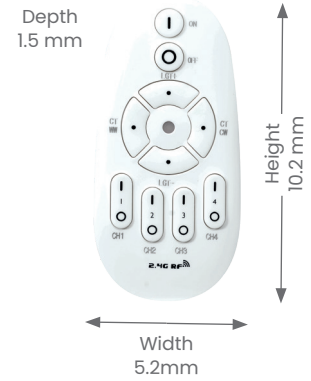

Component

WIRELESS REMOTE CONTROLLER - CTA DOWNLIGHT

Product Code: CTAREMOTE

WARRANTY

Product Features

- Suitable for GEOCTA Downlight
- Wirelessly connect downlights & control dimming & colour temperature
- Control upto 40 downlights across for different switches
- Comes with wall mount holder
- Night light function, suitable for security & children's room

Materials & Finishes

- Material
 - Polycarbonate
- Color
 -  White

Specifications

- Control colour temperature from 3K-6K
- Takes 2 x AAA batteries
- 4 zone control switches
- Dim lights from **_%** - **_%**
- Takes 2 x AAA batteries
- Controls upto 10 downlights on each zone switch
- Works on 2.4 GHz frequency, control distance 10-15m