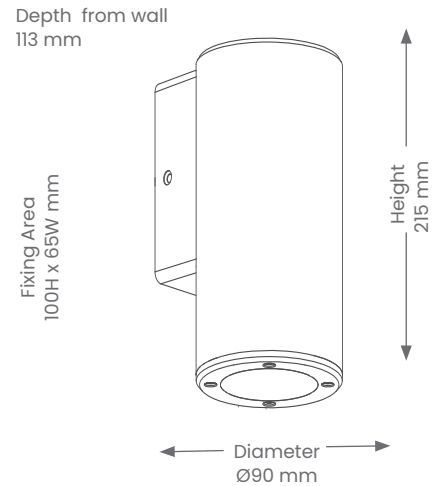

## Byron Round – Two Way – Large

Product Codes: LUS2204

### Specifications

- IK Rating – IK08
- **Power**
  - Voltage – 230V
  - Wattage – 2 x 10W Max
- **Lamp**
  - 2 x GU10 lamps (sold separately)
  - Tech – Replaceable lamp