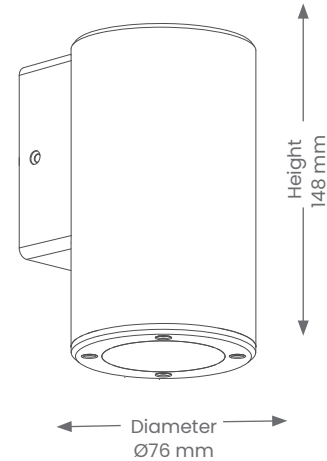

## Wall Light

### Byron Round – One Way – Small

Product Codes: LUS1004

Depth from wall  
99 mm

Fixing Area  
100H x 65W mm

IP RATING

DIMMABLE\*

DOUBLE  
INSULATED

3  
YEAR  
WARRANTY