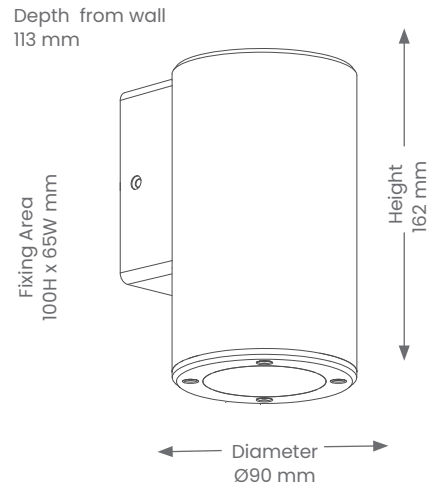

Wall Light

Byron Round – One Way – Large

Product Codes: LUS1104

Product Features

- Suitable for residential in exterior installations.
- One-Way Downward Light Direction
- Dimmable, lamp dependent
- Suitable for coastal conditions

Materials & Finish

- **Material**
 - UV Resistant anti-corrosion ABS & Polycarbonate
- **Colour**
 -  Black

Specifications

- IK Rating – IK08
- **Power**
 - Voltage – 230V
 - Wattage – 10W Max
- **Lamp**
 - 1 x GU10 lamp (sold separately)
 - Tech – Replaceable lamp