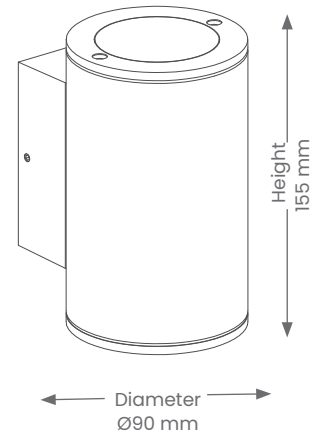

Wall Light

Byron Elite Round – Two Way – Large

Product Codes: LUS2205

Depth from wall
120 mm

IP RATING

DIMMABLE*

WARRANTY

Product Features

- Suitable for residential in exterior installations.
- Two-Way Light Direction
- Dimmable, lamp dependent

Materials & Finish

- **Material**
 - Die-casting marine grade paint + clear glass lens
- **Colour**
 -  Black

Specifications

- IK Rating – IK06
- **Power**
 - Voltage – 230V
 - Wattage – 35W Max
- **Lamp**
 - 2 x GU10 lamp (sold separately)
 - Tech – Replaceable lamp

Installation

- **Mounting** – Surface Mounted