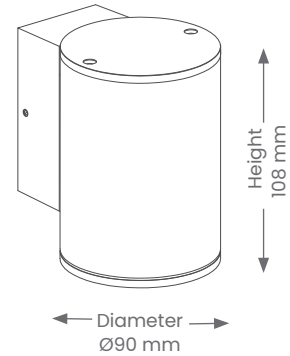

## Wall Light

### Byron Elite Round – One Way – Small

Product Codes: LUS1005

Depth from wall  
120 mm

IP RATING

DIMMABLE\*

WARRANTY

## Specifications

- IK Rating – IK06
- **Power**
  - Voltage – 230V
  - Wattage – 35W Max
- **Lamp**
  - 1 x GU10 lamp (sold separately)
  - Tech – Replaceable lamp