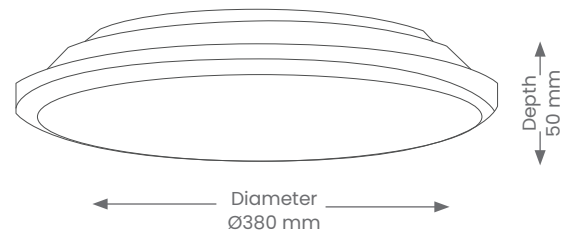

# Button EV-LARGE

Product Codes: EV28W3K/4K

## Materials & Finish

- **Material**
  - Steel backplate
  - Lens - PMMA diffuser
- **LED Type**
  - Integrated SMD LED
- **Shape**
  - Round
- **Colour**
  -  White  Silver  Black