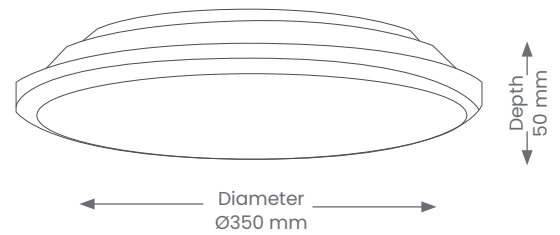

Button EV-MEDIUM

Product Codes: EV20W3K/4K

Product Features

- Suitable for residential in interior installation
- Lifespan - 36,000 hrs (L70)
- Dimmable for 3000K version
- Easy screw off cover and screw through the base installation
- 3x Colour Rings Included

Materials & Finish

- **Material**
  - Steel backplate
  - Lens - PMMA diffuser
- **LED Type**
  - Integrated SMD LED
- **Shape**
  - Round
- **Colour**
  - White Silver Black

Specifications

- Non-Dimmable for 4000K version
- **Switching Capacity** - 30,000
- **Power**
  - Voltage - 230V
  - Driver - Integral
  - Wattage - 20W
- **Light Output**
  - Lumens - 1500lm (3K) or 1700lm (4K)
  - Colour Temperature - 3000K or 4000K
  - CRI - >80
- **Lamp**
  - Tech - Integrated LED

Installation

- **Mounting** - Surface Mounted