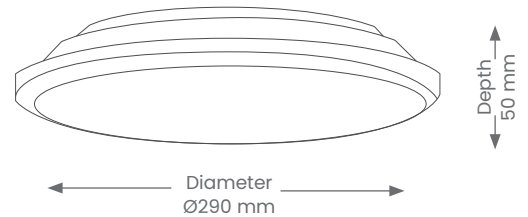

Button

EV-SMALL

Product Codes: EV14W3K/4K

BEAM ANGLE

IP RATING

WARRANTY

CRI

1 COLOUR

Product Features

- Suitable for residential in interior installation
- Lifespan - 36,000 hrs (L70)
- Easy screw off cover and screw through the base installation
- 3x Colour Rings Included

Materials & Finish

- **Material**
  - Steel backplate
  - Lens - PMMA diffuser
- **LED Type**
  - Integrated SMD LED
- **Shape**
  - Round
- **Colour**
  - White
  - Silver
  - Black

Specifications

- Non-Dimmable
- **Switching Capacity** - 30,000
- **Power**
  - Voltage - 230V
  - Driver - Integral
  - Wattage - 14W
- **Light Output**
  - Lumens - 1000lm (3K) or 1150lm (4K)
  - Colour Temperature - 3000K or 4000K
  - CRI - >80
- **Lamp**
  - Tech - Integrated LED

Installation

- **Mounting** - Surface Mounted