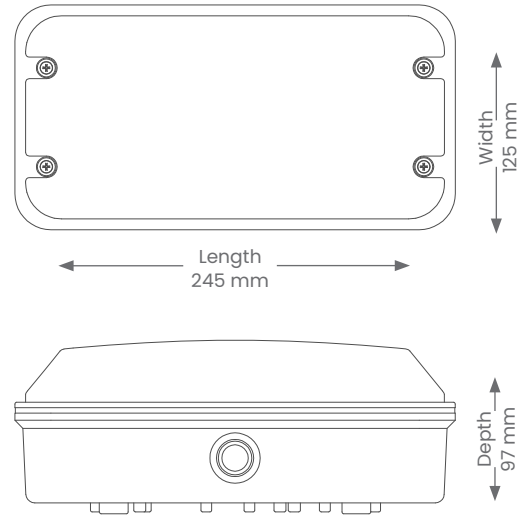

Bulkhead

BURLY K06 – CONDUIT ENTRY

Product Codes: KO12WCCT-WH/ BLK

BEAM ANGLE

IP RATING

DOUBLE INSULATED

WARRANTY

CRI

Materials & Finish

- **Material**
 - UV resistant PC
- **LED Type**
 - Integrated SMD LED
- **Colour**
 -  White  Black

Specifications

- Non-dimmable
- IK Rating – IK08
- Knockout Points – 6
- **Power**
 - Voltage – 230V
 - Driver – Integral
 - Wattage – 12W
 - Operating temperature: -10°C to +40°C
- **Light Output**
 - Lumens – 796lm (3K) | 894lm (4K) | 828lm (6.5K)
 - Colour Temperature – 3000K | 4000K | 6500K
 - CRI – >80
- **Lamp**
 - Tech – Integrated LED