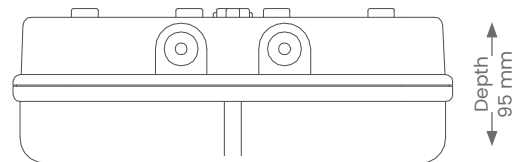

## Bulkhead

# BURLY K05 – EMERGENCY CONDUIT ENTRY

Product Codes: SBSE

BEAM ANGLE

IP RATING

DOUBLE INSULATED

3 YEAR WARRANTY

80+ CRI

3 COLOUR CCT