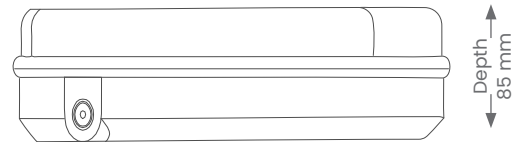

Bulkhead

BURLY K04 – CCT SELECTABLE CONDUIT ENTRY

Product Codes: SBRCT

BEAM ANGLE

IP RATING

DOUBLE INSULATED

WARRANTY

CRI

Materials & Finish

- **Material**
 - UV resistant PC
- **LED Type**
 - Integrated SMD LED
- **Shape**
 - Round
- **Colour**
 -  White

Specifications

- Non-dimmable
- IK Rating - IK08
- Knockout Points - 4
- **Power**
 - Voltage - 230V
 - Driver - Integral
 - Wattage - 13W
 - Power - >0.5
 - Operating temperature: -10°C to +40°C
- **Light Output**
 - Lumens - 1500lm | 1550lm | 1550lm
 - Colour Temperature - 3000K | 4000K | 5700K
 - CRI - >80
- **Lamp**
 - Tech - Integrated LED