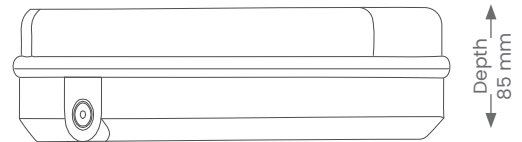

Bulkhead

BURLY K04 – CONDUIT ENTRY

Product Codes: SBRI4W

BEAM ANGLE

IP RATING

DOUBLE INSULATED

WARRANTY

CRI

Materials & Finish

- **Material**
 - UV resistant PC
- **LED Type**
 - Integrated SMD LED
- **Shape**
 - Round
- **Colour**
 -  White

Specifications

- Non-dimmable
- IK Rating – IK08
- Knockout Points – 4
- **Power**
 - Voltage – 230V
 - Driver – Integral
 - Wattage – 14W
 - Power – >0.5
 - Operating temperature: -10°C to +40°C
- **Light Output**
 - Lumens – 1200lm
 - Colour Temperature – 4000K
 - CRI – >80
- **Lamp**
 - Tech – Integrated LED