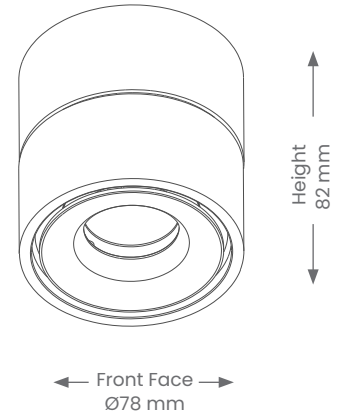

Interior Spotlight
BIJOU – SINGLE HEAD
Product Codes: SMT80-WH/ BLK

Product Features

- Suitable for residential in interior installations
- Dimmable
- Lifespan - 25,000 hours(L70)
- Swivel - Head adjustable 355°
- Tilttable angle -90° Tilt

Materials & Finish

- **Material**
 - Die-cast Aluminium
- **LED Type**
 - Integrated COB LED
- **Colour**
 -  White  Black

Specifications

- **Rating** - IC-F/IC-4
- **Power**
 - Voltage - 230V
 - Driver - Built-In
 - Power Factor - > 0.9
 - Wattage - 8W
- **Light Output**
 - Lumens - 460lm
 - Colour Temperature - 3000K
 - CRI - >80