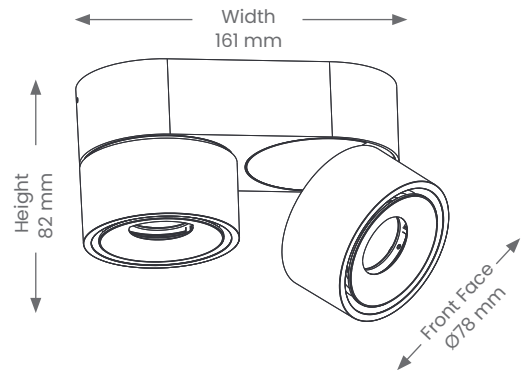

Interior Spotlight

BIJOU – DOUBLE HEAD

Product Codes: SMT81-WH/ BLK

Product Features

- Suitable for residential in interior installations
- Dimmable
- Lifespan - 25,000 hours(L70)
- Swivel - Head adjustable 355°
- Tilttable angle -90° Tilt

Materials & Finish

- **Material**
 - Die-cast Aluminium
- **LED Type**
 - Integrated COB LED
- **Colour**
 -  White  Black

Specifications

- **Rating** - IC-F/IC-4
- **Power**
 - Voltage - 230V
 - Driver - Built-In
 - Power Factor - > 0.9
 - Wattage - 16W
- **Light Output**
 - Lumens - 2 x 460lm
 - Colour Temperature - 3000K
 - CRI - >80