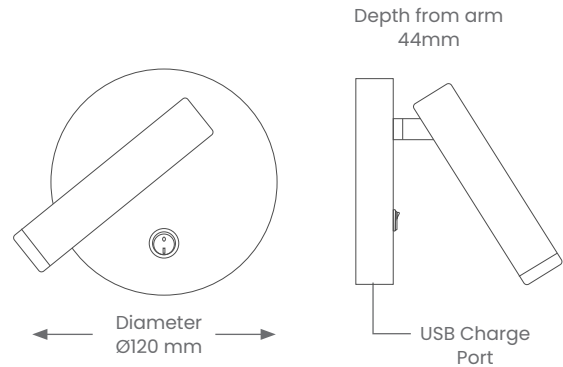

Interior Spotlight

BELLE – ROUND

Product Codes: AH29-WH/ BLK

Product Features

- Suitable for commercial or residential in interior installations
- Includes a USB port that works on independently from light switch

Materials & Finish

- **Material**
 - Iron & Aluminium
- **LED Type**
 - Integrated SMD LED
- **Shape**
 - Round
- **Colour**
 - White Black

Specifications

- Non-dimmable
- **Power**
 - Voltage - 230V
 - Driver - Integral
 - Wattage - 3W
 - USB Charger Output - 2.5A
- **Light Output**
 - Lumens - 200lm
 - Colour Temperature - 3000K
 - CRI - >90