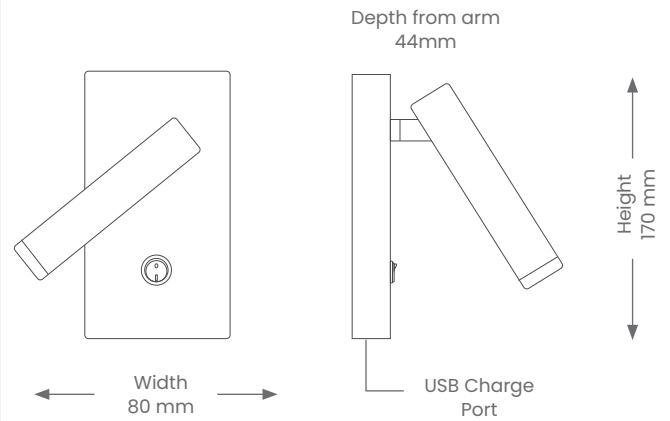

Interior Spotlight

BELLE – RECTANGLE

Product Codes: AH27-WH/ BLK

BEAM ANGLE

IP RATING

WARRANTY

CRI

1 COLOUR

Product Features

- Suitable for commercial or residential in interior installations
- Includes a USB port that works on independently from light switch

Materials & Finish

- **Material**
 - Iron & Aluminium
- **LED Type**
 - Integrated SMD LED
- **Shape**
 - Rectangle
- **Colour**
 -  White  Black

Specifications

- Non-dimmable
- **Power**
 - Voltage - 230V
 - Driver - Integral
 - Wattage - 3W
 - USB Charger Output - 2.5A
- **Light Output**
 - Lumens - 200lm
 - Colour Temperature - 3000K
 - CRI - >90