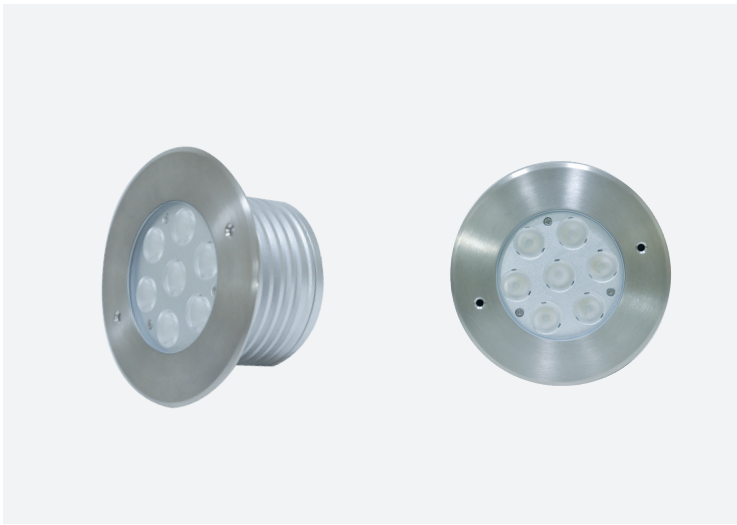

## BUL43- INGROUND FIXED

Product Codes: BUL43

### Product Features

- Suitable for residential in exterior installations.
- Lifespan - 30,000 hours(L70)
- Suitable for concrete and deck application.

### Materials & Finish

- **Material**
  - 316 Stainless steel face and Anodised 6063 Aluminium body
  - 8mm Tempered Glass lens
  - Mounting Sleeve - PC
- **LED Type**
  - Integrated SMD LED
- **Shape**
  - Round
- **Colour**
  -  Stainless Steel

### Installation

- **Recess Size** - Ø150 x 113mm deep
- **Mounting** - Recessed with mounting sleeve