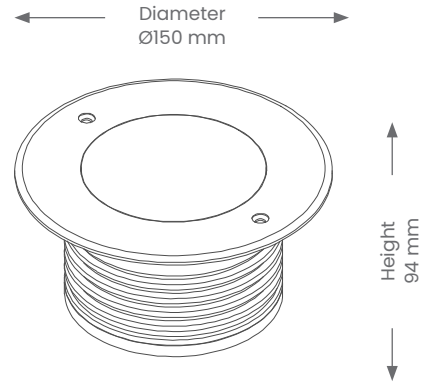

Uplighter

BUL43- INGROUND FIXED

Product Codes: BUL43