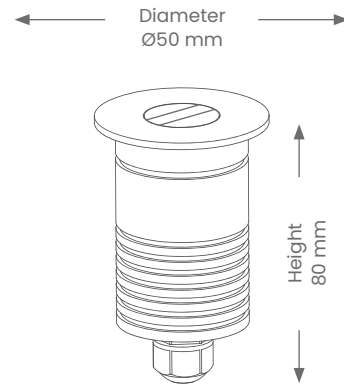

Uplighter

BUL29 – INGROUND ASYMMETRICAL FIXED

Product Codes: BUL29

BEAM ANGLE

IP RATING

CLASS 3

WARRANTY

CRI

1 COLOUR

Product Features

- Suitable for residential in exterior installations.
- Lifespan – 30,000 hours(L70)
- Consist of asymmetrical lens, which tilts light out of eyes

Materials & Finish

- **Material**
 - 316 Stainless steel face and Anodised 6063 Aluminium body
 - 8mm Tempered Glass lens
 - Mounting Sleeve – PC
- **LED Type**
 - Integrated SMD LED
- **Shape**
 - Round
- **Colour**
 -  Stainless Steel

Specifications

- Non-dimmable
- IK Rating – IK08
- **Power**
 - Voltage – 24V DC
 - Driver – Requires separate 24V DC Driver
 - Wattage – 3W
 - Max ambient operating temperature: +40°C
- **Light Output**
 - Lumens – 145lm
 - Colour Temperature – 3500K
 - CRI – >80
- **Lamp**
 - Integrated LED
 - Optics – Asymmetrical

Installation

- **Recess Size**– Ø85 x 95mm deep
- **Mounting** – Recessed with mounting sleeve