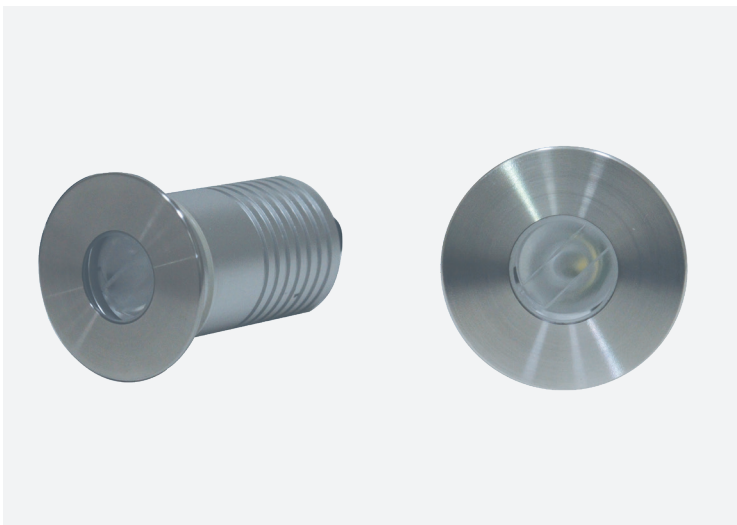

Uplighter

BUL29 – INGROUND ASYMMETRICAL FIXED

Product Codes: BUL29

BEAM ANGLE

IP RATING

CLASS 3

WARRANTY

CRI

1 COLOUR

Product Features

- Suitable for residential in exterior installations.
- Lifespan – 30,000 hours(L70)
- Consist of asymmetrical lens, which tilts light out of eyes

Materials & Finish

- **Material**
 - 316 Stainless steel face and Anodised 6063 Aluminium body
 - 8mm Tempered Glass lens
 - Mounting Sleeve – PC
- **LED Type**
 - Integrated SMD LED
- **Shape**
 - Round
- **Colour**
 -  Stainless Steel

Specifications

- Non-dimmable
- IK Rating – IK08
- **Power**
 - Voltage – 24V DC
 - Driver – Requires separate 24V DC Driver
 - Wattage – 3W
 - Max ambient operating temperature: +40°C
- **Light Output**
 - Lumens – 145lm
 - Colour Temperature – 3500K
 - CRI – >80
- **Lamp**
 - Integrated LED
 - Optics – Asymmetrical

Installation

- **Recess Size**– Ø85 x 95mm deep
- **Mounting** – Recessed with mounting sleeve