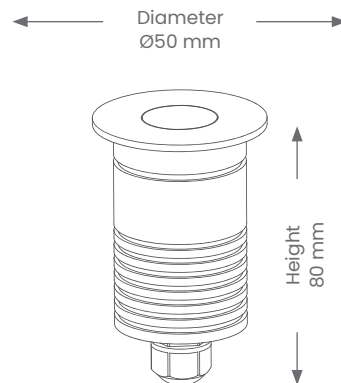

Uplighter

BUL25 – INGROUND FIXED

Product Codes: BUL25

Product Features

- Suitable for residential in exterior installations.
- Lifespan – 30,000 hours(L70)

Materials & Finish

- **Material**
 - 316 Stainless steel face and Anodised 6063 Aluminium body
 - 8mm Tempered Glass lens
 - Mounting Sleeve – PC
- **LED Type**
 - Integrated SMD LED
- **Shape**
 - Round
- **Colour**
 -  Stainless Steel

Specifications

- Non-dimmable
- IK Rating – IK08
- **Power**
 - Voltage – 24V DC
 - Driver – Requires separate 24V DC Driver
 - Wattage – 3W
 - Max ambient operating temperature: +40°C
- **Light Output**
 - Lumens – 60lm
 - Colour Temperature – 3500K
 - CRI – >80
- **Lamp**
 - Integrated LED
 - Optics – Symmetrical

Installation

- **Recess Size**– Ø62 x 95mm deep
- **Mounting** – Recessed with mounting sleeve