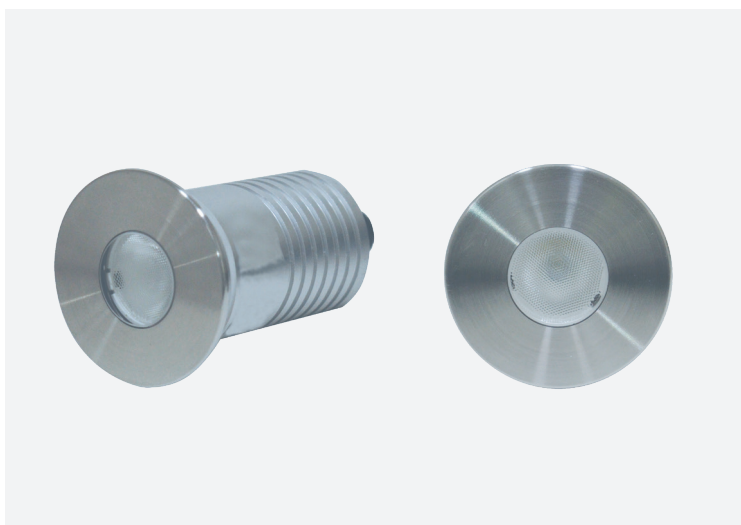

Uplighter

BUL25 – INGROUND FIXED

Product Codes: BUL25

Product Features

- Suitable for residential in exterior installations.
- Lifespan – 30,000 hours(L70)

Materials & Finish

- **Material**
 - 316 Stainless steel face and Anodised 6063 Aluminium body
 - 8mm Tempered Glass lens
 - Mounting Sleeve – PC
- **LED Type**
 - Integrated SMD LED
- **Shape**
 - Round
- **Colour**
 -  Stainless Steel

Specifications

- Non-dimmable
- IK Rating – IK08
- **Power**
 - Voltage – 24V DC
 - Driver – Requires separate 24V DC Driver
 - Wattage – 3W
 - Max ambient operating temperature: +40°C
- **Light Output**
 - Lumens – 60lm
 - Colour Temperature – 3500K
 - CRI – >80
- **Lamp**
 - Integrated LED
 - Optics – Symmetrical

Installation

- **Recess Size**– Ø62 x 95mm deep
- **Mounting** – Recessed with mounting sleeve