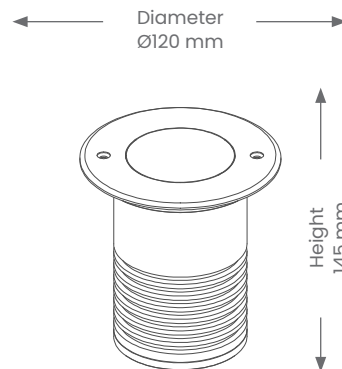

Uplighter

BUL21- INGROUND FIXED

Product Codes: BUL21

Product Features

- Suitable for residential in exterior installations.
- Lifespan - 30,000 hours(L70)

Materials & Finish

- **Material**
 - 316 Stainless steel face and Anodised 6063 Aluminium body
 - 8mm Tempered Glass lens
 - Mounting Sleeve - PC
- **LED Type**
 - Integrated SMD LED
- **Shape**
 - Round
- **Colour**
 -  Stainless Steel

Specifications

- Non-dimmable
- IK Rating - IK08
- **Power**
 - Voltage - 24V DC
 - Driver - Requires separate 24V DC Driver
 - Wattage - 15W
 - Max ambient operating temperature: +40°C
- **Light Output**
 - Lumens - 1450lm
 - Colour Temperature - 3500K
 - CRI - >80
- **Lamp**
 - Integrated LED
 - Optics - Symmetrical

Installation

- **Recess Size**- Ø104 x 155mm deep
- **Mounting** - Recessed with mounting sleeve