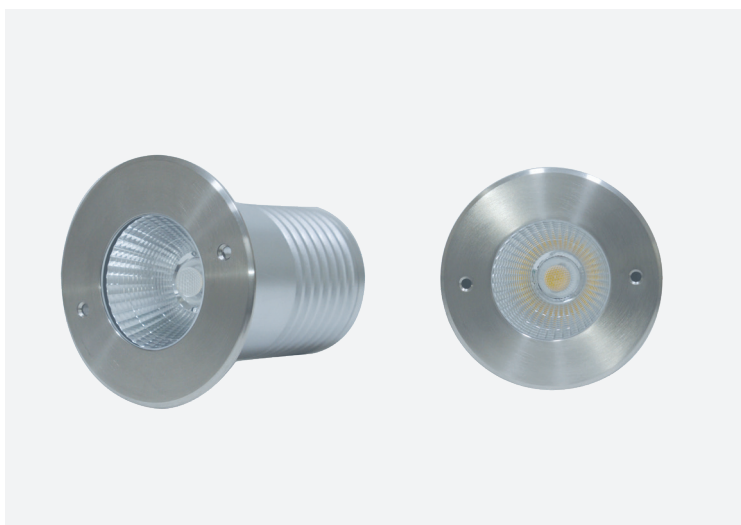

Uplighter

BUL21- INGROUND FIXED

Product Codes: BUL21

Product Features

- Suitable for residential in exterior installations.
- Lifespan - 30,000 hours(L70)

Materials & Finish

- **Material**
 - 316 Stainless steel face and Anodised 6063 Aluminium body
 - 8mm Tempered Glass lens
 - Mounting Sleeve - PC
- **LED Type**
 - Integrated SMD LED
- **Shape**
 - Round
- **Colour**
 -  Stainless Steel

Specifications

- Non-dimmable
- IK Rating - IK08
- **Power**
 - Voltage - 24V DC
 - Driver - Requires separate 24V DC Driver
 - Wattage - 15W
 - Max ambient operating temperature: +40°C
- **Light Output**
 - Lumens - 1450lm
 - Colour Temperature - 3500K
 - CRI - >80
- **Lamp**
 - Integrated LED
 - Optics - Symmetrical

Installation

- **Recess Size**- Ø104 x 155mm deep
- **Mounting** - Recessed with mounting sleeve