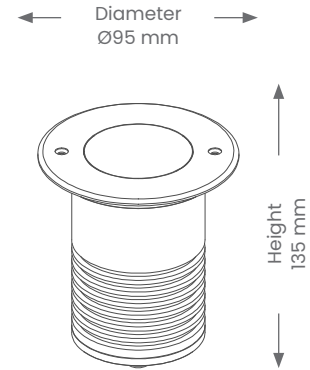

Uplighter

BUL17- INGROUND FIXED

Product Codes: BUL17

Product Features

- Suitable for residential in exterior installations.
- Lifespan - 30,000 hours(L70)

Materials & Finish

- **Material**
 - 316 Stainless steel face and Anodised 6063 Aluminium body
 - 8mm Tempered Glass lens
 - Mounting Sleeve - PC
- **LED Type**
 - Integrated SMD LED
- **Shape**
 - Round
- **Colour**
 -  Stainless Steel

Specifications

- Non-dimmable
- IK Rating - IK08
- **Power**
 - Voltage - 24V DC
 - Driver - Requires separate 24V DC Driver
 - Wattage - 10W
 - Max ambient operating temperature: +40°C
- **Light Output**
 - Lumens - 640lm
 - Colour Temperature - 3500K
 - CRI - >80
- **Lamp**
 - Integrated LED
 - Optics - Symmetrical

Installation

- **Recess Size**- Ø84 x 145mm deep
- **Mounting** - Recessed with mounting sleeve