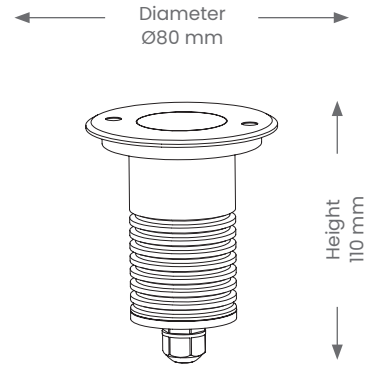

Uplighter

BUL13- INGROUND FIXED

Product Codes: BUL13

Product Features

- Suitable for residential in exterior installations.
- Lifespan - 30,000 hours(L70)

Materials & Finish

- **Material**
  - 316 Stainless steel face and Anodised 6063 Aluminium body
  - 8mm Tempered Glass lens
  - Mounting Sleeve - PC
- **LED Type**
  - Integrated SMD LED
- **Shape**
  - Round
- **Colour**
  - Stainless Steel

Specifications

- Non-dimmable
- IK Rating - IK08
- **Power**
  - Voltage - 24V DC
  - Driver - Requires separate 24V DC Driver
  - -Wattage - 5W
  - -Max ambient operating temperature: +40°C
- **Light Output**
  - -Lumens - 460lm
  - -Colour Temperature - 3500K
  - -CRI - >80
- **Lamp**
  - -Integrated LED
  - -Optics - Symmetrical

Installation

- **Recess Size**- Ø76 x 125mm deep
- **Mounting** - Recessed with mounting sleeve