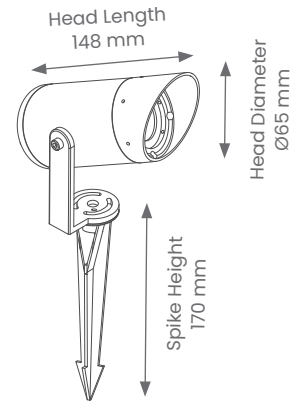

Exterior Spotlight

BULLET+ LOW GLARE SPIKE MOUNT – SMALL

Product Codes: BSP13

BEAM ANGLE

IP RATING

WARRANTY

CRI

1 COLOUR

Glare reducing honey comb lens with light spill protection hood

Product Features

- Suitable for commercial or residential in exterior installations
- Adjustable 120° swivel head
- Adjustable 320° swivel base
- Tilt Angle - 45°

Materials & Finish

- **Material**
 - Powder coated anodised aluminium, marine grade paint
- **LED Type**
 - Integrated SMD LED
- **Colour**
 -  Black

Specifications

- Non-dimmable
- IK Rating - IK05
- **Power**
 - Voltage - 24V DC
 - Driver - Requires 24V DC driver
 - Wattage - 5W
- **Light Output**
 - Lumens - 300lm
 - Colour Temperature - 3500K
 - CRI - >80