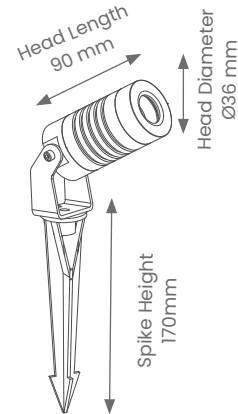

## BULLET SPIKE MOUNT – SMALL

Product Codes: BSP07

BEAM ANGLE

IP RATING

WARRANTY

CRI

1 COLOUR

### Product Features

- Suitable for commercial or residential in exterior installations
- Adjustable 120° swivel head
- Adjustable 320° swivel base
- Tilt Angle – 45°
- Supplied with 1M cable