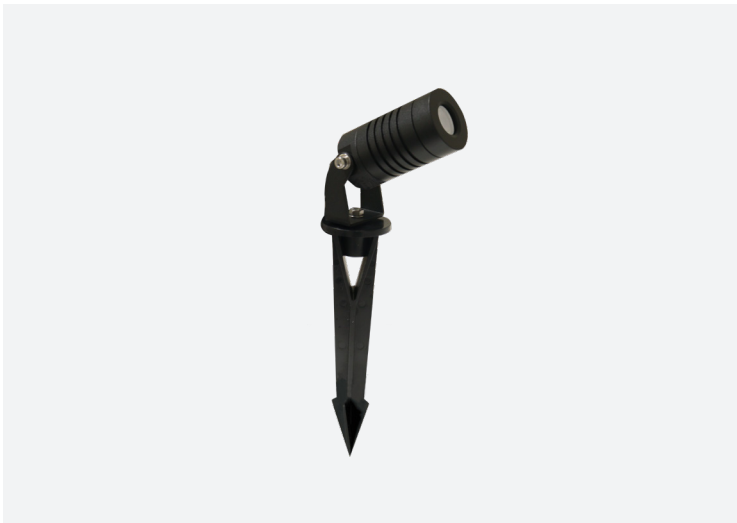

# Exterior Spotlight

## BULLET SPIKE MOUNT – SMALL

Product Codes: BSP07

BEAM ANGLE

IP RATING

WARRANTY

CRI

1 COLOUR

### Product Features

- Suitable for commercial or residential in exterior installations
- Adjustable 120° swivel head
- Adjustable 320° swivel base
- Tilt Angle – 45°
- Supplied with 1M cable

### Materials & Finish

- **Material**
  - Powder coated anodised aluminium, marine grade paint
- **LED Type**
  - Integrated SMD LED
- **Colour**
  -  Black