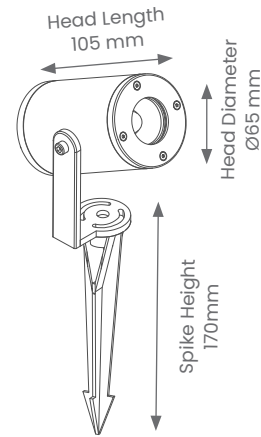

Exterior Spotlight

BULLET SPIKE MOUNT – MEDIUM

Product Codes: BSP03

BEAM ANGLE

IP RATING

WARRANTY

CRI

1 COLOUR

Product Features

- Suitable for commercial or residential in exterior installations
- Adjustable 120° swivel head
- Adjustable 320° swivel base
- Tilt Angle – 45°
- Supplied with 1M cable

Materials & Finish

- **Material**
  - Powder coated anodised aluminium, marine grade paint
- **LED Type**
  - Integrated SMD LED
- **Colour**
  - Black

Specifications

- Non-dimmable
- IK Rating – IK08
- **Power**
  - Voltage – 24V DC
  - Driver – Requires 24V DC driver
  - Wattage – 5.5W
- **Light Output**
  - Lumens – 460lm
  - Colour Temperature – 3500K
  - CRI – >80

Installation

- **Mounting** – Spike Mounted