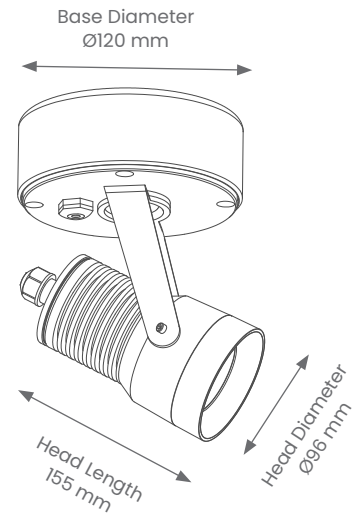

Exterior Spotlight

HOOD SURFACE MOUNT- LARGE

Product Codes: BBA25

BEAM ANGLE

IP RATING

WARRANTY

CRI

1 COLOUR

Product Features

- Suitable for commercial or residential in exterior installations
- Tilt Angle - 45°

Materials & Finish

- **Material**
 - Powder coated anodised aluminium
- **LED Type**
 - Integrated SMD LED
- **Colour**
 -  Black

Specifications

- Non-dimmable
- **Power**
 - Voltage - 230V
 - Driver - Integral
 - Wattage - 17.5W
- **Light Output**
 - Lumens - 830lm
 - Colour Temperature - 3500K
 - CRI - >80

Installation

- **Mounting** - Surface Mounted