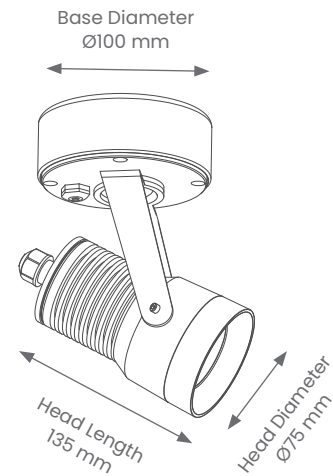

## HOOD SURFACE MOUNT – MEDIUM

Product Codes: BBA21

BEAM ANGLE

IP RATING

WARRANTY

CRI

1 COLOUR

### Product Features

- Suitable for commercial or residential in exterior installations
- Tilt Angle - 45°

### Specifications

- Non-dimmable
- **Power**
  - Voltage - 230V
  - Driver - Integral
  - Wattage - 10.5W
- **Light Output**
  - Lumens - 570lm
  - Colour Temperature - 3500K
  - CRI - >80