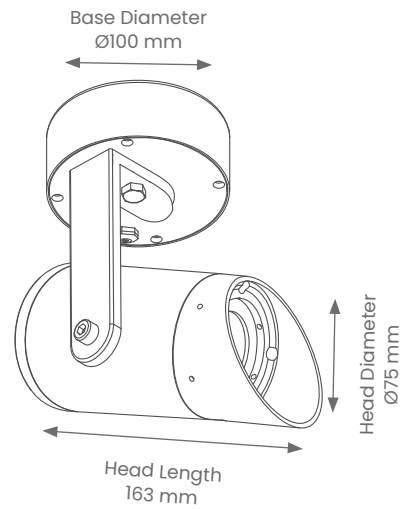

Exterior Spotlight

BULLET+ LOW GLARE SURFACE MOUNT - LARGE

Product Codes: BBA16

Glare reducing honey comb lens with light spill protection hood

BEAM ANGLE

IP RATING

WARRANTY

CRI

1 COLOUR

Product Features

- Suitable for commercial or residential in exterior installations
- Adjustable 320° swivel base
- Tilt Angle - 45°

Materials & Finish

- **Material**
 - Powder coated anodised aluminium, marine grade paint
- **LED Type**
 - Integrated SMD LED
- **Colour**
 -  Black

Specifications

- Non-dimmable
- IK Rating - IK05
- **Power**
 - Voltage - 230V
 - Driver - Integral
 - Wattage - 10W
- **Light Output**
 - Lumens - 750lm
 - Colour Temperature - 3500K
 - CRI - >80

Installation