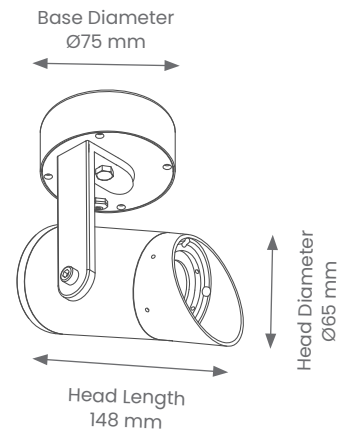

Exterior Spotlight

BULLET+ LOW GLARE SURFACE MOUNT – SMALL

Product Codes: BBA14

BEAM ANGLE

IP RATING

WARRANTY

CRI

1 COLOUR

Glare reducing honey comb lens with light spill protection hood

Product Features

- Suitable for commercial or residential in exterior installations
- Adjustable 320° swivel base
- Tilt Angle - 45°

Materials & Finish

- **Material**
 - Powder coated anodised aluminium, marine grade paint
- **LED Type**
 - Integrated SMD LED
- **Colour**
 -  Black

Specifications

- Non-dimmable
- IK Rating - IK05
- **Power**
 - Voltage - 230V
 - Driver - Integral
 - Wattage - 5W
- **Light Output**
 - Lumens - 300lm
 - Colour Temperature - 3500K
 - CRI - >80